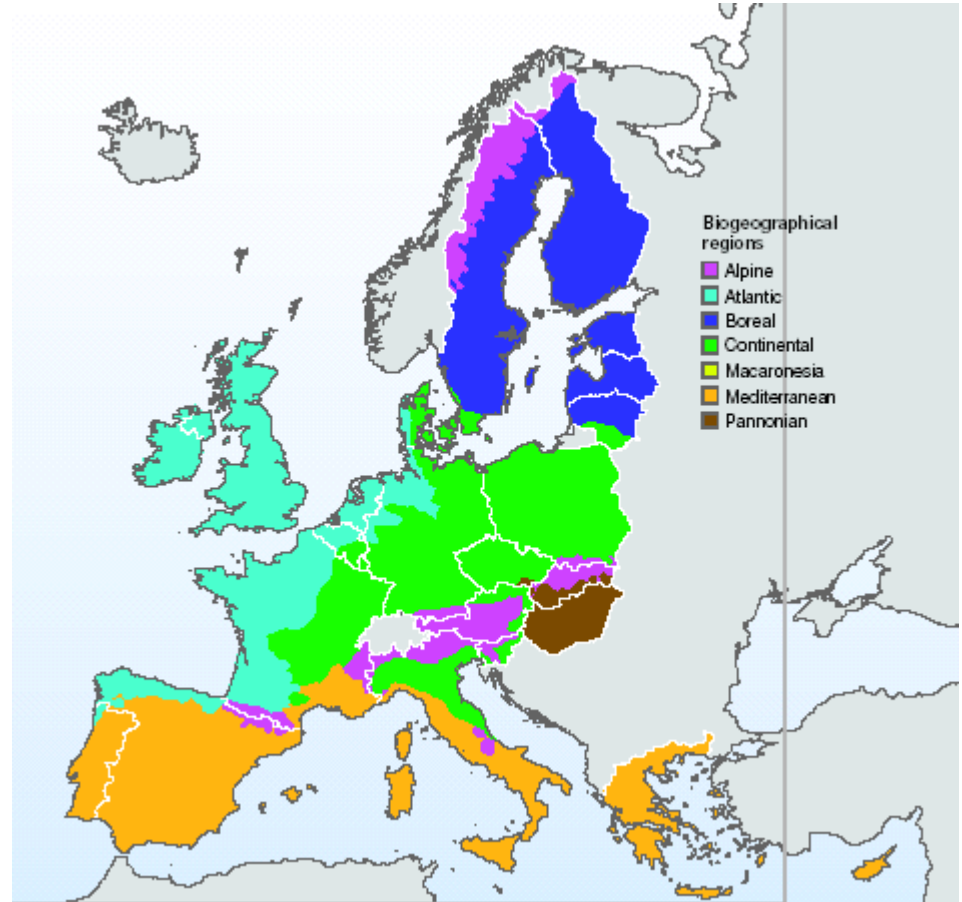

Natura 2000 Network

The network is expected to cover almost a fifth of EU territory, designed to protect Europe's rich and diverse natural heritage.

Around €558million has been spent so far on co-financing practical conservation projects in over 1800 sites across Europe

Hampshire
County Council

New Forest Life
PARTNERSHIP